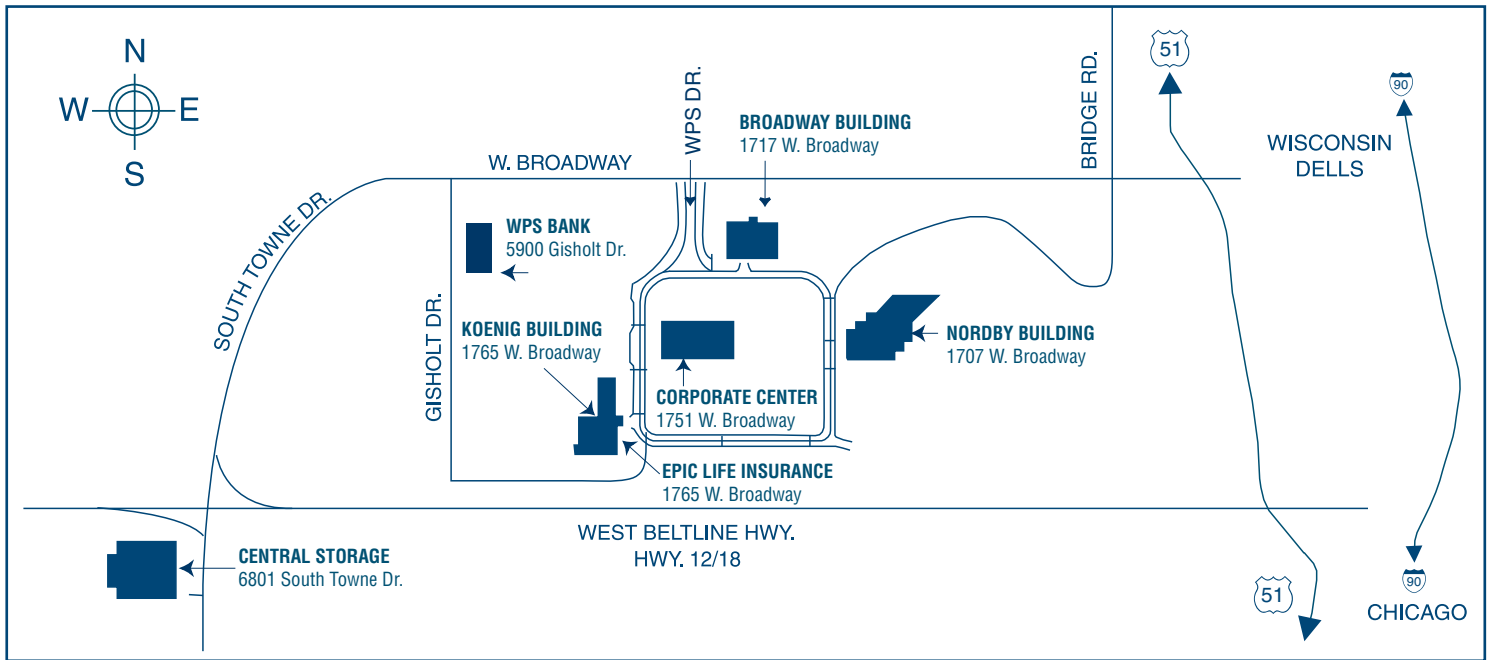

# MADISON AREA MAP

*Please see reverse for enlarged maps*

1717 W. Broadway - P.O. Box 8190  
 Madison, WI 53708-8190  
 (608) 221-4711  
 www.wpsic.com