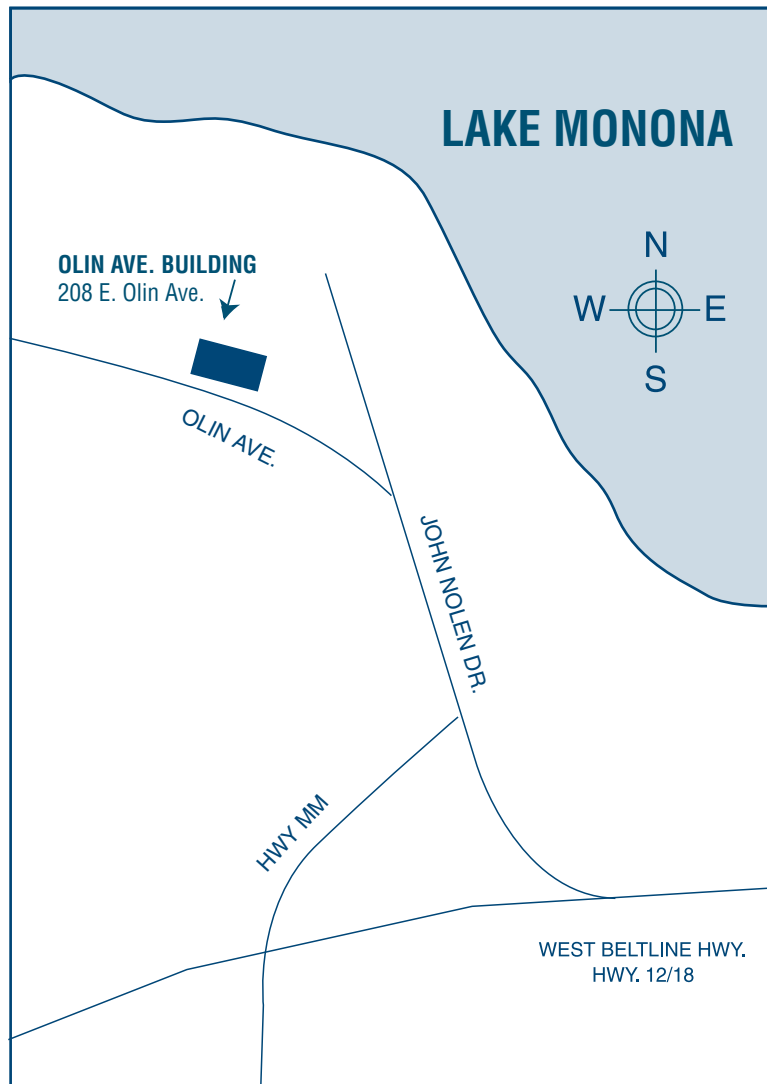

# MADISON AREA MAP

*Please see reverse for enlarged maps*

1717 W. Broadway - P.O. Box 8190  
 Madison, WI 53708-8190  
 (608) 221-4711  
 www.wpsic.com